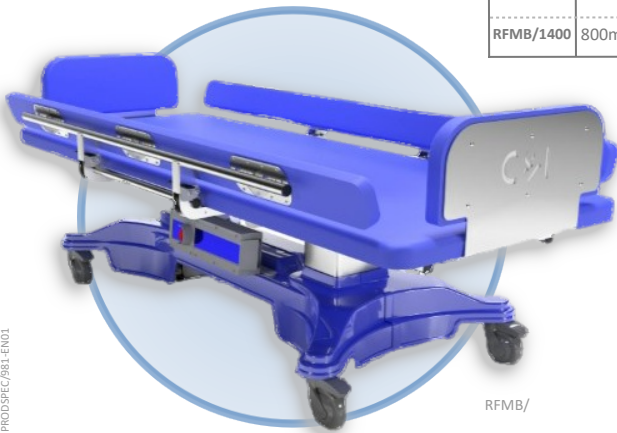

**RISE & FALL MOBILITY BED**  
- (RFMB/)

PART OF THE SHOWER & CHANGING FAMILY

*Easy to manoeuvre mobile bed designed for the convenient changing of users.*

**FEATURES & BENEFITS**

- Tough, wipe clean anti-microbial vinyl covering
- Slip resistant
- Easy to manoeuvre
- Lockable swivel castors
- Smooth silent operation
- Allows transfer from wheelchair or hoist at convenient height
- Removable re-chargeable battery

STYLE	Bed
SWL (KG)	200
MATERIALS	Vinyl top and mild steel zinc-plated base
WHEEL TYPE	Braked caster
ADJUSTABLE	- Height from 488mm - 888mm - Tilt to 800mm
STANDARD COLOUR	
COLOUR OPTIONS	
ACCESSORIES	
WARRANTY	2 year
OTHER INFO	- 3 sizes available - Removable rechargeable battery - Padded fold-down side safety rails

SHOWER & CHANGING

TECHNICAL SPECIFICATIONS						
Model	Overall Width	Overall Length	Height Range	Depth when tilted	SWL	Product Weight
RFMB/1800	800mm	1800mm	488 - 888mm	800mm	200kg	80kg
RFMB/1600	800mm	1600mm	488 - 888mm	800mm	200kg	80kg
RFMB/1400	800mm	1400mm	488 - 888mm	800mm	200kg	80kg