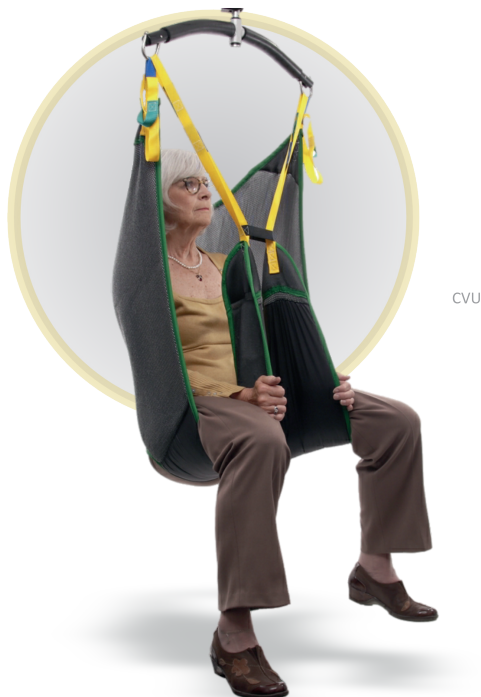

For stores and catalogues  
**COMFORT VALUE™ UNIVERSAL (CVU)**  
 PART OF THE UNIVERSAL SLING FAMILY

*Designed for ease of fitting and practicality, these are key features of the COMFORT VALUE™ Universal slings.*

#### FEATURES & BENEFITS

- Full body support with tapered leg sections
- Slide sheet material to leg sections for ease of fitting
- Soft and comfortable being fashioned from a one-cut 3D-Spacer fabric
- Secure integrated strap fixings
- Double-stitched colour-contrast seams at vulnerable areas for added durability
- Easy to apply with straight leg and inside pick-up
- Aperture for user convenience when toileting or for access
- Can be hammocked

Also available as Highback and Polyester variations

CVU

SLING SHAPE	Universal
PRIMARY USE	GENERAL TRANSFER
TRANSFER	
SIZE	S-XL
SWL (KG)	230
ATTACHMENT TYPE	3-Loop strap
CLIP OPTION	✗
MODESTY COVER	Loop
PICK UP	Inside leg
POSITIONING AID	✗
HEAD SUPPORT	✗
APERTURE	✓
AMPUTEE	✓
MATERIALS	3D-Spacer + Slidesheet on legs
PADDING	✗
STANDARD COLOUR	
ACCESSORIES	✓
CUSTOMISABLE	✗
WARRANTY	3 year
COMPATIBILITY	Majority of hoists
OTHER INFO	Non-assessed product for stores & catalogues